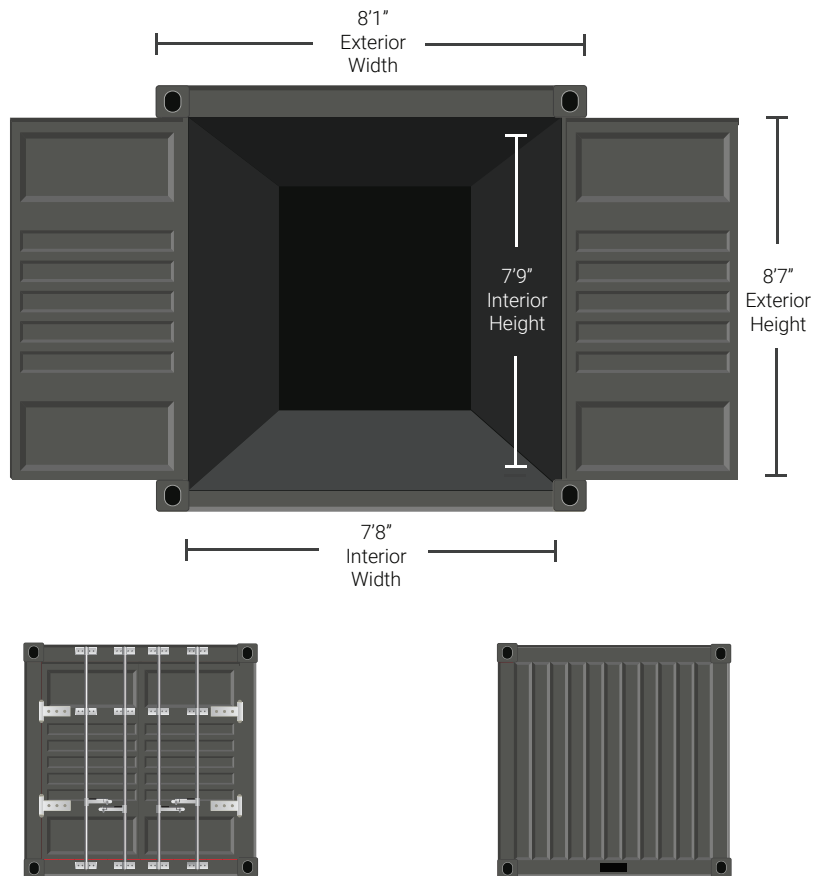

GROUND LEVEL STORAGE

40' GROUND LEVEL STORAGE CONTAINER

EXTERIOR			INTERIOR			DOOR OPENING	
LENGTH	WIDTH	HEIGHT	LENGTH	WIDTH	HEIGHT	WIDTH	HEIGHT
40'-0"	8'-1"	8' 7"	39' 5"	7'-8"	7'-9"	7'8"	7'5"

20' GROUND LEVEL STORAGE CONTAINER

EXTERIOR			INTERIOR			DOOR OPENING	
LENGTH	WIDTH	HEIGHT	LENGTH	WIDTH	HEIGHT	WIDTH	HEIGHT
20'-0"	8'-1"	8' 7"	19' 3"	7'-8"	7'-9"	7'8"	7'5"

FITS

WALTON, KY
CINCINNATI, OH
COLUMBUS, OH

TRAILER RENTALS

GROUND LEVEL STORAGE