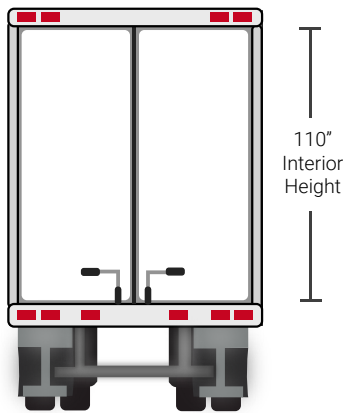

FITS

WALTON, KY
CINCINNATI, OH
COLUMBUS, OH

TRAILER RENTALS

DRY VAN SEMI TRAILER RENTALS

SWING DOOR

Door Opening
98" x 110"