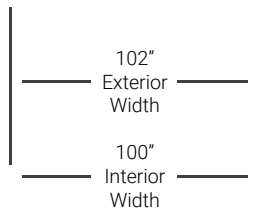

FITS

WALTON, KY
CINCINNATI, OH
COLUMBUS, OH

TRAILER RENTALS

DRY VAN SEMI TRAILER RENTALS

SWING DOOR

Door Opening
98" x 110"