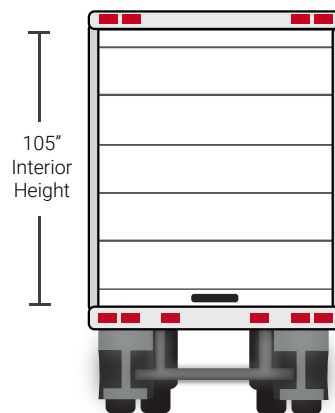

ROLL DOOR

Door Opening
98" x 110"

For more information on rentals contact us at:

www.firstintrailer.com

(214) 637-4506

info@firstintrailer.com